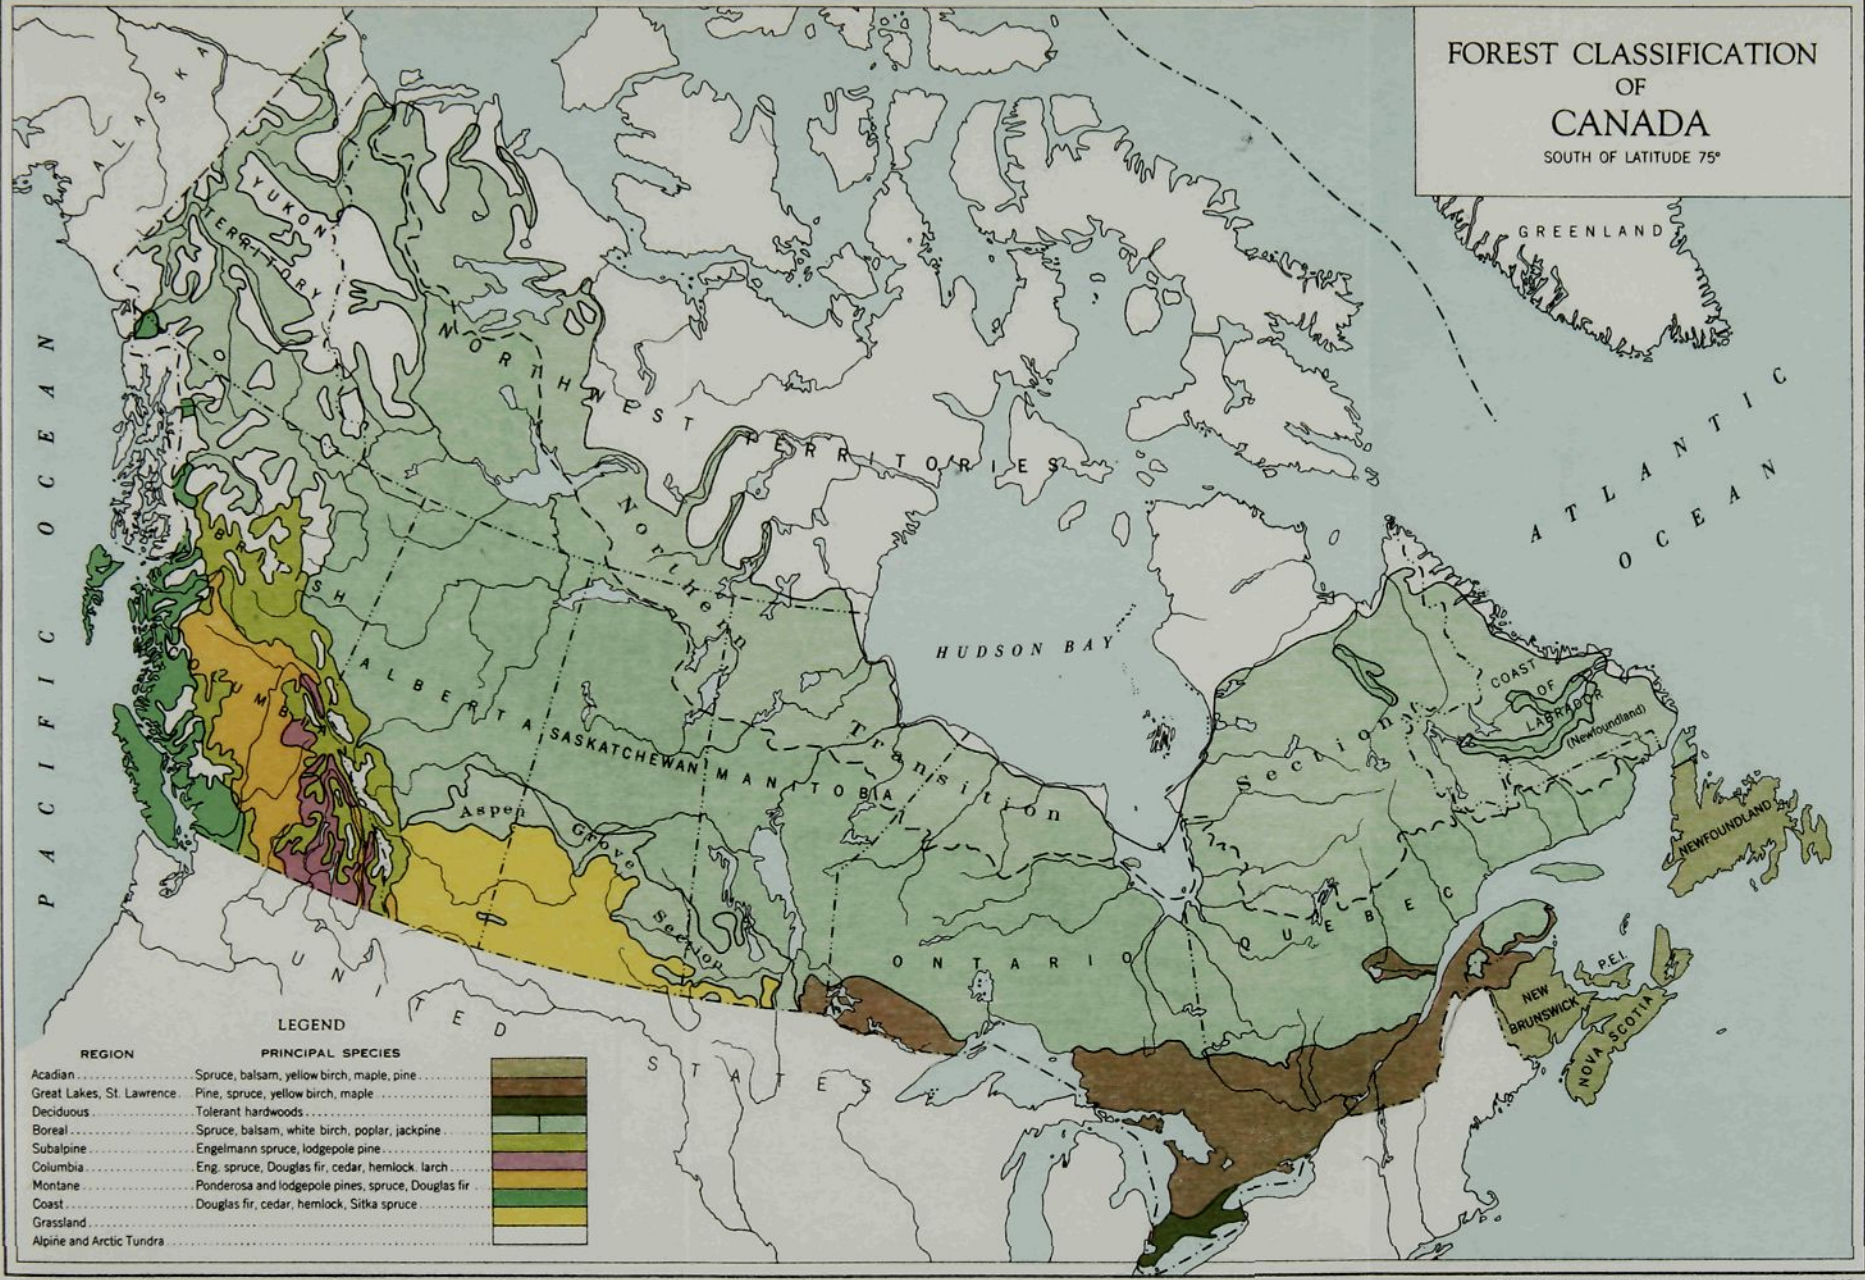

# FOREST CLASSIFICATION OF CANADA

SOUTH OF LATITUDE 75°

### LEGEND

REGION	PRINCIPAL SPECIES
Acadian	Spruce, balsam, yellow birch, maple, pine
Great Lakes, St. Lawrence	Pine, spruce, yellow birch, maple
Deciduous	Tolerant hardwoods
Boreal	Spruce, balsam, white birch, poplar, jackpine
Subalpine	Engelmann spruce, lodgepole pine
Columbia	Eng. spruce, Douglas fir, cedar, hemlock, larch
Montane	Ponderosa and lodgepole pines, spruce, Douglas fir
Coast	Douglas fir, cedar, hemlock, Sitka spruce
Grassland	
Alpine and Arctic Tundra	